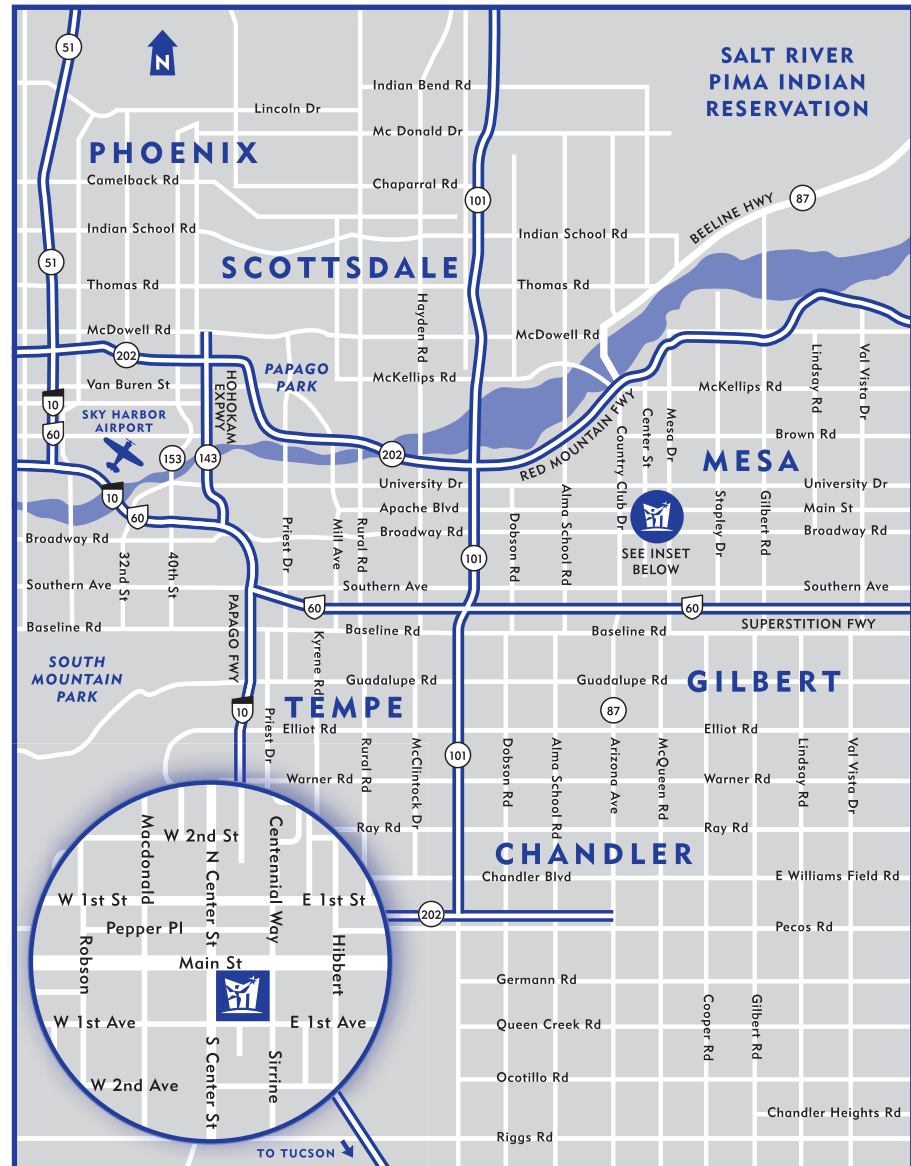

Driving Directions

MESA ARTS CENTER

Mesa Arts Center
1 E. Main Street
Mesa, AZ 85201

FROM THE NORTH

1-17 South to 1-10 East, 1-10 East to the 202 Loop East, 202 Loop East, exit Country Club, Country Club South to Main Street, turn left onto Main. Mesa Arts Center is located at 1 E. Main Street on the Southeast corner of Center and Main.

FROM CENTRAL PHOENIX

1-10 East to the 202 Loop East, 202 East, exit Country Club, Country Club South to Main Street, turn left onto Main. Mesa Arts Center is located at 1 E. Main Street on the Southeast corner of Center and Main.

FROM THE EAST

US 60 West toward Mesa (Superstition Freeway), exit Country Club, Country Club North to Main Street, turn right onto Main. Mesa Arts Center is located at 1 E. Main Street on the Southeast corner of Center and Main.

FROM THE NORTHEAST

101 Loop South to the 202 Loop East, 202 Loop East, exit Country Club, Country Club South to Main Street, turn left onto Main. Mesa Arts Center is located at 1 E. Main Street on the Southeast corner of Center and Main.